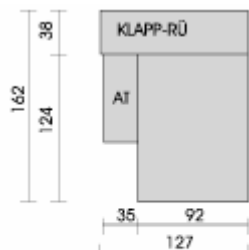

HAWAII 4230

Element
arm links
120

2 zitsbank
arm links
220

2 zitsbank
230

2 zitsbank
verstelbare arm links
218

Recamlere links
arm links
420

Hoek links
vaste rug links
720

2 zitsbank diep
arm links
202

2 zitsbank diep
verstelbare arm links
238

Hockerbank 2,5 zits links
vaste rug links
242

Hockerbank 2,5 zits links
verstelbare rug links
264

Hockerbank 2-zits links
verstelbare rug links
222

2 zitsbank diep
209