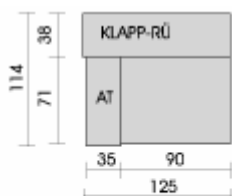

HAWAII 4230

Element
arm links
120

2 zitsbank
arm links
220

2 zitsbank
230

2 zitsbank
verstelbare arm links
218

Recamlere links
arm links
420

Hoek links
vaste rug links
720

2 zitsbank diep
arm links
202

2 zitsbank diep
verstelbare arm links
238

Hockerbank 2,5 zits links
vaste rug links
242

Hockerbank 2,5 zits links
verstelbare rug links
264

Hockerbank 2-zits links
verstelbare rug links
222

2 zitsbank diep
209