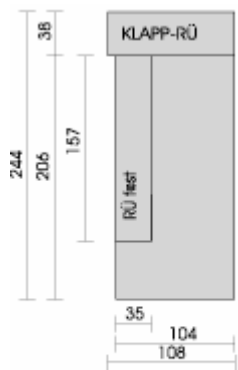

HAWAII 4230

Element
arm links
120

2 zitsbank
arm links
220

2 zitsbank
230

2 zitsbank
verstelbare arm links
218

Recamlere links
arm links
420

Hoek links
vaste rug links
720

2 zitsbank diep
arm links
202

2 zitsbank diep
verstelbare arm links
238

Hockerbank 2,5 zits links
vaste rug links
242

Hockerbank 2,5 zits links
verstelbare rug links
264

Hockerbank 2-zits links
verstelbare rug links
222

2 zitsbank diep
209