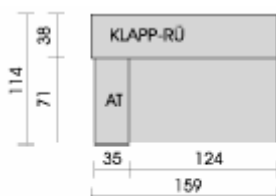

HAWAII 4230

Element
arm links
120

2 zitsbank
arm links
220

2 zitsbank
230

2 zitsbank
verstelbare arm links
218

Recamlere links
arm links
420

Hoek links
vaste rug links
720

2 zitsbank diep
arm links
202

2 zitsbank diep
verstelbare arm links
238

Hockerbank 2,5 zits links
vaste rug links
242

Hockerbank 2,5 zits links
verstelbare rug links
264

Hockerbank 2-zits links
verstelbare rug links
222

2 zitsbank diep
209