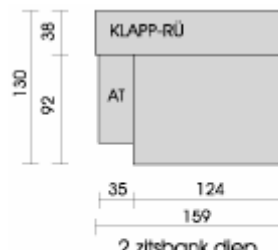

HAWAII 4230

Element
arm links
120

2 zitsbank
arm links
220

2 zitsbank
230

2 zitsbank
verstelbare arm links
218

Recamlere links
arm links
420

Hoek links
vaste rug links
720

2 zitsbank diep
arm links
202

2 zitsbank diep
verstelbare arm links
238

Hockerbank 2,5 zits links
vaste rug links
242

Hockerbank 2,5 zits links
verstelbare rug links
264

Hockerbank 2-zits links
verstelbare rug links
222

2 zitsbank diep
209