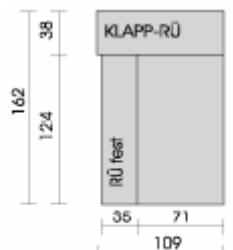

HAWAII 4230

Element
arm links
120

2 zitsbank
arm links
220

2 zitsbank
230

2 zitsbank
verstelbare arm links
218

Recamlere links
arm links
420

Hoek links
vaste rug links
720

2 zitsbank diep
arm links
202

2 zitsbank diep
verstelbare arm links
238

Hockerbank 2,5 zits links
vaste rug links
242

Hockerbank 2,5 zits links
verstelbare rug links
264

Hockerbank 2-zits links
verstelbare rug links
222

2 zitsbank diep
209