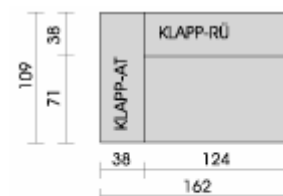

HAWAII 4230

Element
arm links
120

2 zitsbank
arm links
220

2 zitsbank
230

2 zitsbank
verstelbare arm links
218

Recamlere links
arm links
420

Hoek links
vaste rug links
720

2 zitsbank diep
arm links
202

2 zitsbank diep
verstelbare arm links
238

Hockerbank 2,5 zits links
vaste rug links
242

Hockerbank 2,5 zits links
verstelbare rug links
264

Hockerbank 2-zits links
verstelbare rug links
222

2 zitsbank diep
209