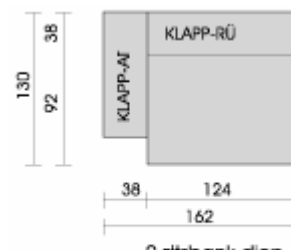

HAWAII 4230

Element
arm links
120

2 zitsbank
arm links
220

2 zitsbank
230

2 zitsbank
verstelbare arm links
218

Recamlere links
arm links
420

Hoek links
vaste rug links
720

2 zitsbank diep
arm links
202

2 zitsbank diep
verstelbare arm links
238

Hockerbank 2,5 zits links
vaste rug links
242

Hockerbank 2,5 zits links
verstelbare rug links
264

Hockerbank 2-zits links
verstelbare rug links
222

2 zitsbank diep
209