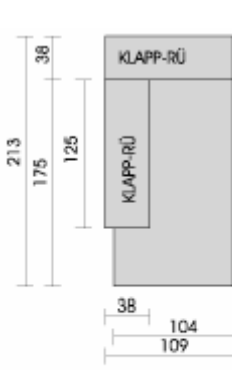

HAWAII 4230

Element
arm links
120

2 zitsbank
arm links
220

2 zitsbank
230

2 zitsbank
verstelbare arm links
218

Recamlere links
arm links
420

Hoek links
vaste rug links
720

2 zitsbank diep
arm links
202

2 zitsbank diep
verstelbare arm links
238

Hockerbank 2,5 zits links
vaste rug links
242

Hockerbank 2,5 zits links
verstelbare rug links
264

Hockerbank 2-zits links
verstelbare rug links
222

2 zitsbank diep
209