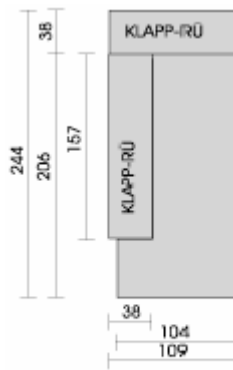

HAWAII 4230

Element
arm links
120

2 zitsbank
arm links
220

2 zitsbank
230

2 zitsbank
verstelbare arm links
218

Recamlere links
arm links
420

Hoek links
vaste rug links
720

2 zitsbank diep
arm links
202

2 zitsbank diep
verstelbare arm links
238

Hockerbank 2,5 zits links
vaste rug links
242

Hockerbank 2,5 zits links
verstelbare rug links
264

Hockerbank 2-zits links
verstelbare rug links
222

2 zitsbank diep
209